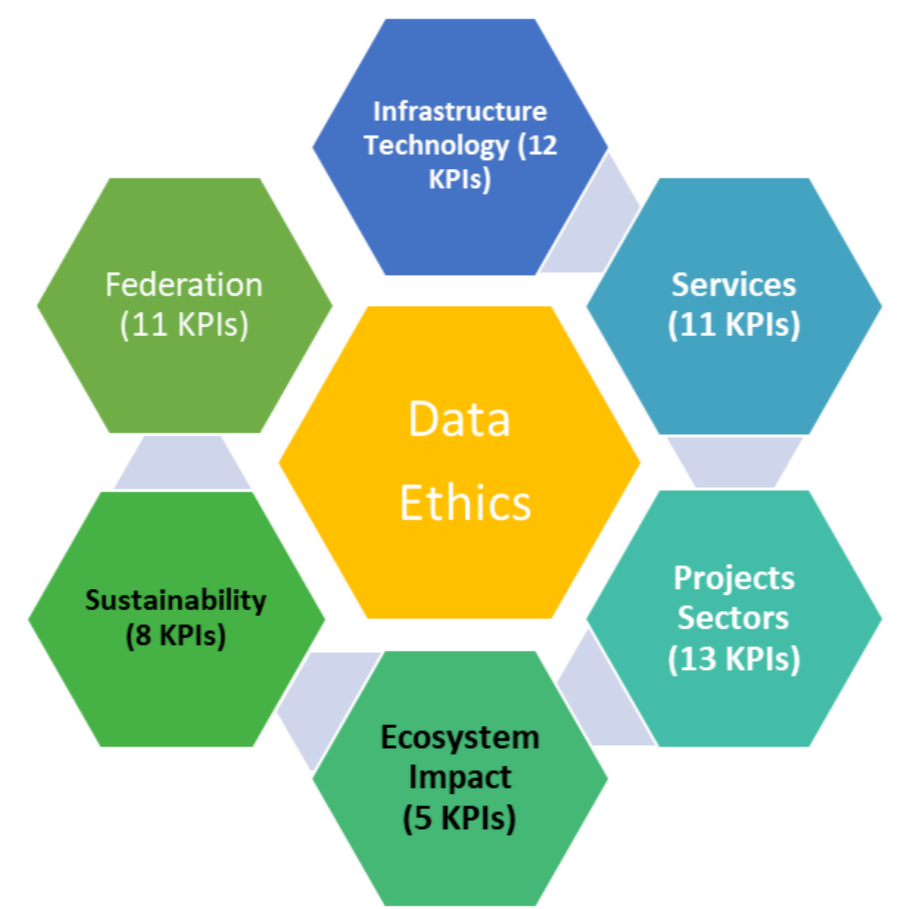

430 M€ public and 2,26 B€ private investment

AI, Data and Robotics Partnership

EuroHPC JU

Data Spaces Business Alliance (DSBA)

Other collaborations

Standard. Bodies...

BDVA labelled i-Spaces

BDVA Task Forces structure