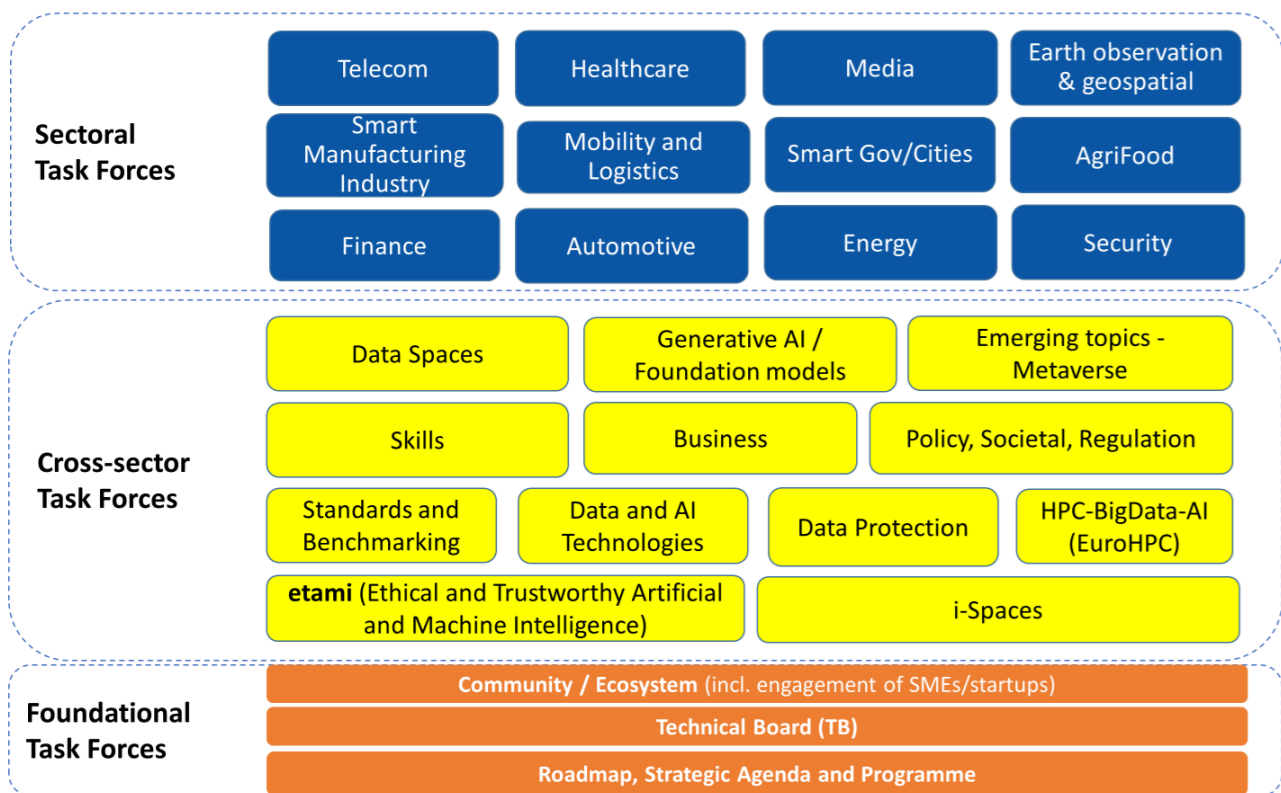

Industry-driven research and innovation Data and AI community with **250 members** all over Europe. And growing!!

Data Strategy

AI Strategy

Digital Transformation and Digital Decade

European Ecosystem

BDV cPPP

430 M€ public and 2,26 B€ private investment

AI, Data and Robotics Partnership

EuroHPC JU

Data Spaces Business Alliance (DSBA)

Other collaborations

Standard. Bodies...

BDVA labelled i-Spaces

BDVA Task Forces structure