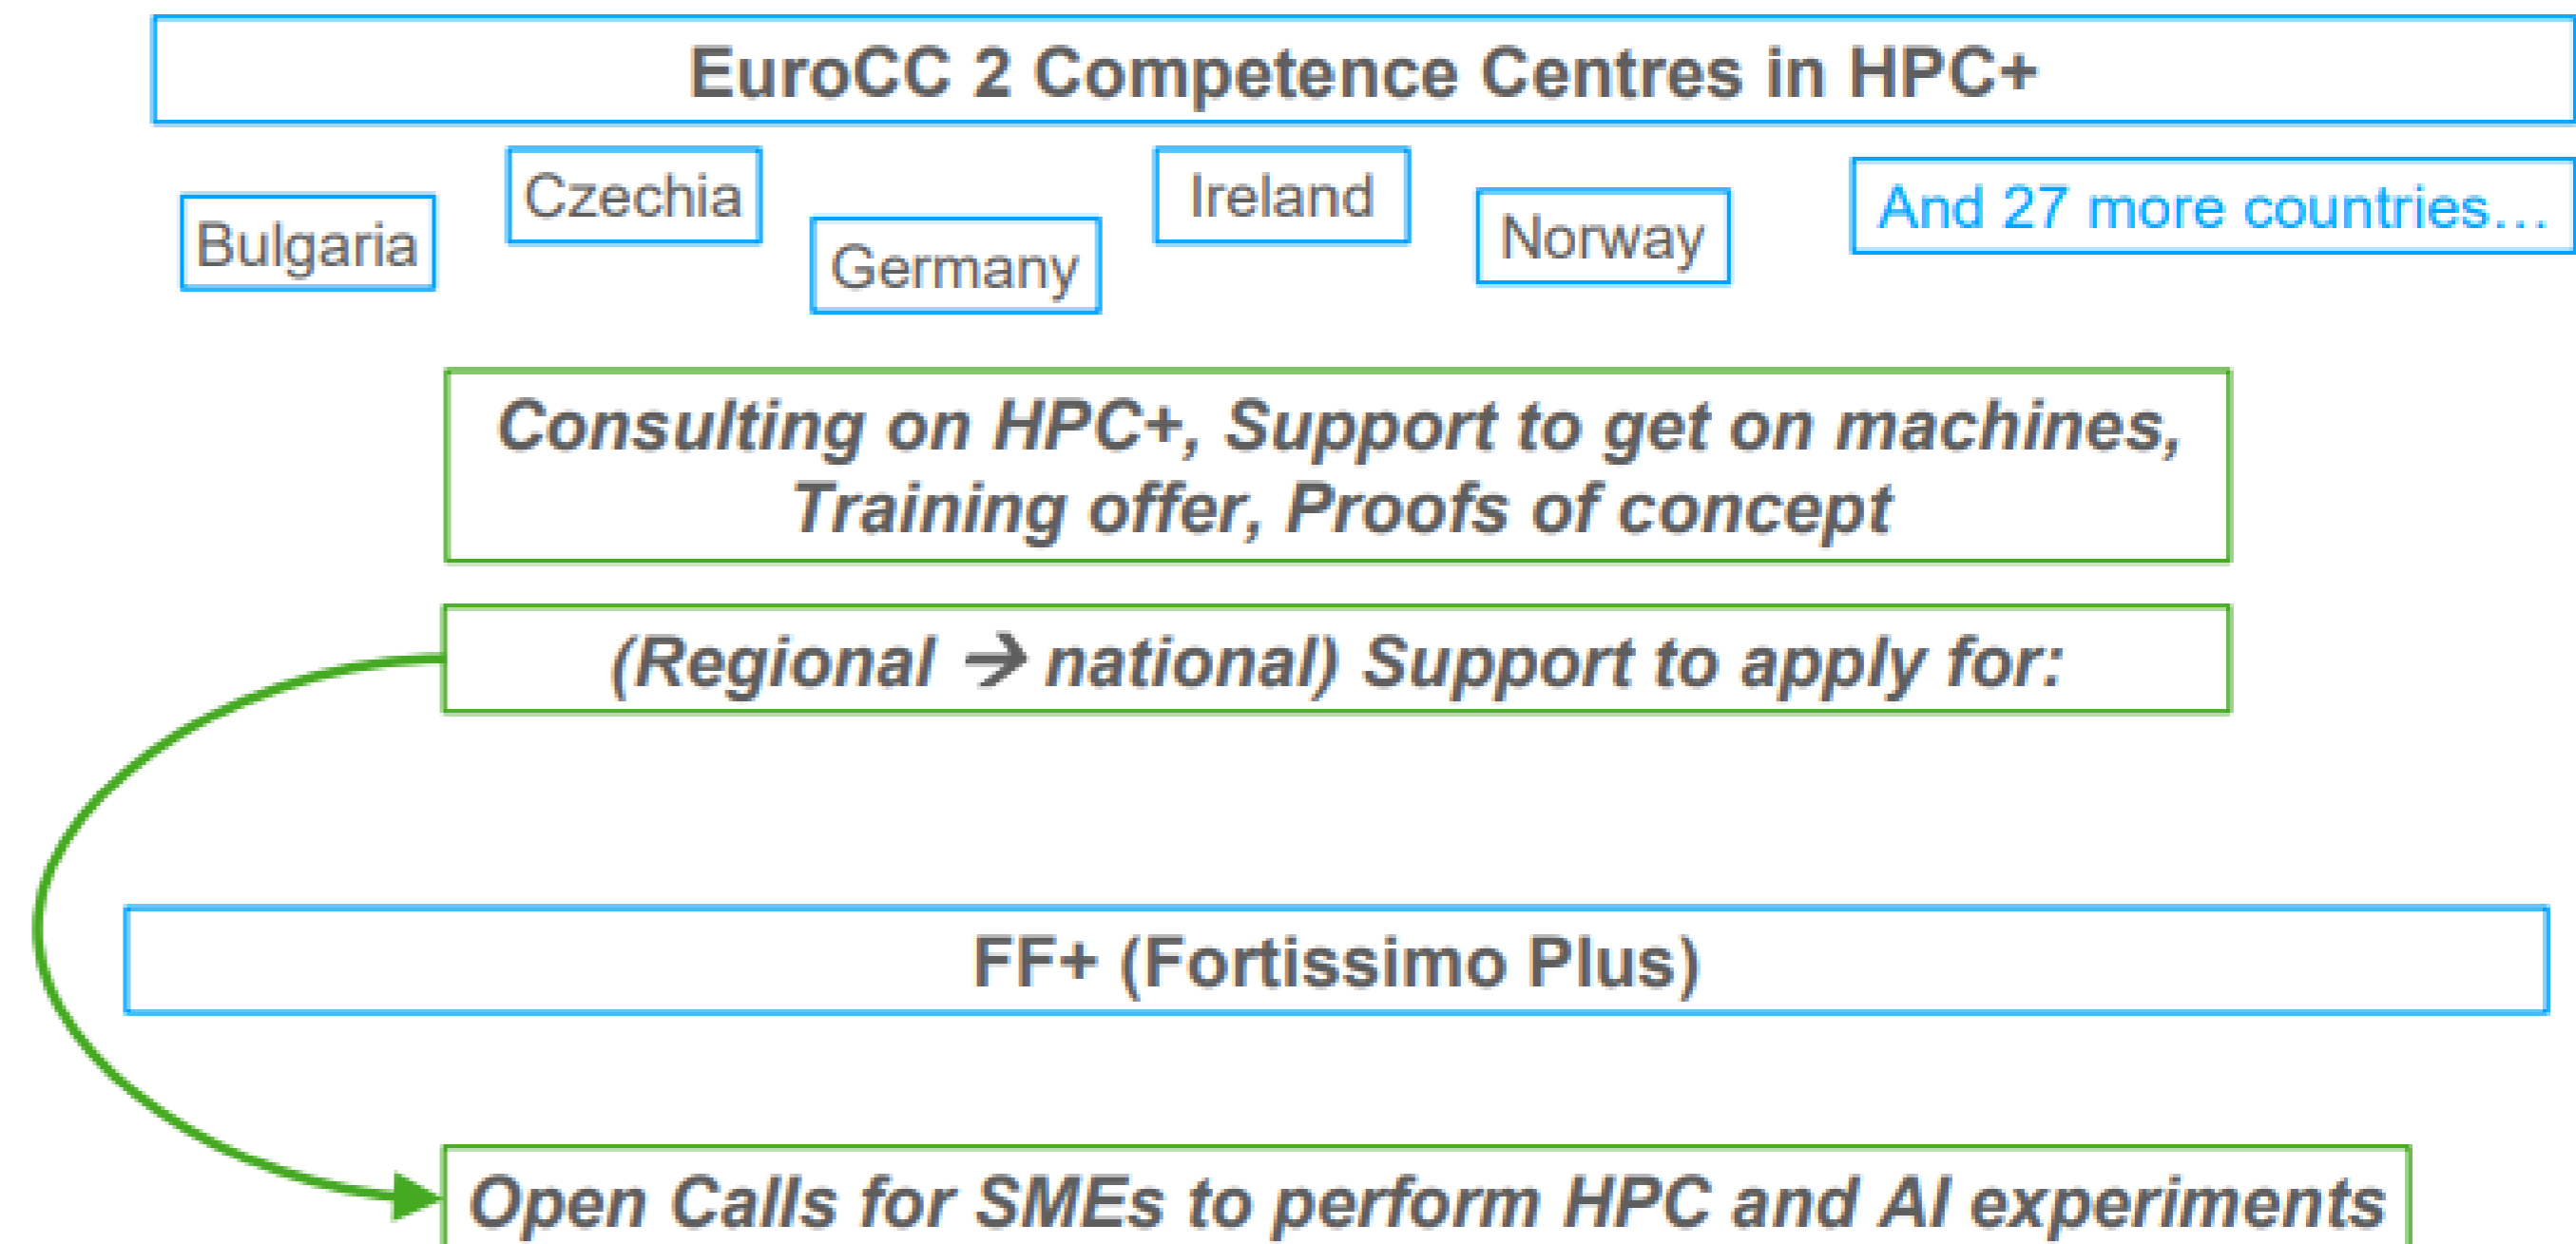

- Focus on industry and SME customers (mainly engineering domain): 60 customers in 2023
- Partner in specialized solution centers, e.g. media, medicine, automotive
- Coordinator of large-scale EU projects in and around HPC, HPDA and AI: **EuroCC 2** and (planned start 01.04.2024) **FF+**

Support for SMEs and AI communities through the projects EuroCC 2 & FF+

EuroCC 2

- Builds a network of HPC, HPDA and AI Competence Centres in 32 countries

FF+

- Will support SMEs in their business experiments via Open Calls (incl. dedicated AI open calls)
- Follow-up project to FF4EuroHPC